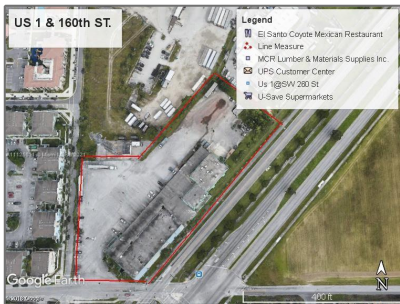

Commercial Land For Sale

- 25840 S Dixie Hwy, Homestead, Florida 33032

Basic

Property Type: **Commercial Land**

Listing Type: **For Sale**

Listing ID: **A11125631**

Price: **\$3,600,000**

Lot Area: **122,404 Sqft**

Address

Country: **US**

State: **FL**

County: **Miami-Dade County**

City: **Homestead**

Zipcode: **33032**

Street: **25840 S Dixie Hwy**

Floor Number: **0**