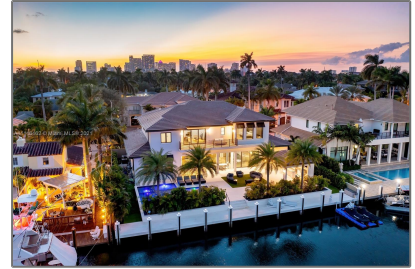

Residential For Sale

6,349 Sqft - 444 Royal Plaza Dr, Fort Lauderdale,
Florida 33301

Basic

Property Type:	Residential
Listing Type:	For Sale
Listing ID:	A11116162
Price:	\$8,250,000
Bedrooms:	5
Bathrooms:	7
Half Bathrooms:	1
Square Footage:	6,349 Sqft
Year Built:	2020
Lot Area:	12,000 Sqft

Address

Country:	US
State:	FL
County:	Broward County
City:	Fort Lauderdale
Zipcode:	33301
Street:	444 Royal Plaza Dr
Building Name:	STILWELL ISLES
Floor Number:	0

Features

✓	Swimming Pool:	In Ground
✓	Heating System:	Electric
✓	Cooling System:	Other
✓	Fence:	Fence
✓	View:	Pool, Canal
✓	Pet Allowed	