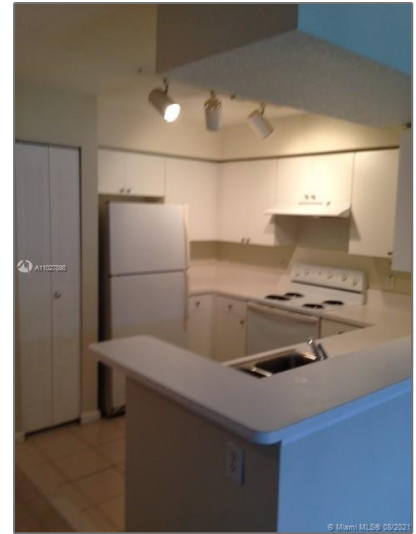

Residential For Sale

650 Sqft - 15430 SW 284th St # 6305, Homestead,
Florida 33033

Basic

Property Type: **Residential**

Listing Type: **For Sale**

Listing ID: **A11027898**

Price: **\$255,000**

Bedrooms: **1**

Bathrooms: **1**

Square Footage: **650 Sqft**

Year Built: **2006**

Address

Country: **US**

State: **FL**

County: **Miami-Dade County**

City: **Homestead**