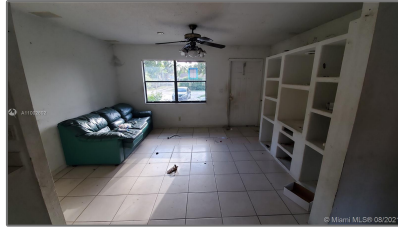

Residential For Sale

1,152 Sqft - 3910 N 147th Ave N, Loxahatchee,
Florida 33470

Basic

Property Type:	Residential
Listing Type:	For Sale
Listing ID:	A11002602
Price:	\$251,000
Bedrooms:	3
Bathrooms:	2
Square Footage:	1,152 Sqft
Year Built:	1984
Lot Area:	10,019 Sqft