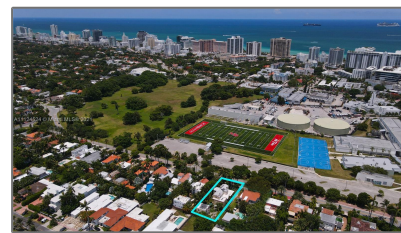

Land/boat Docks For Sale

- 2362 Prairie Ave, Miami Beach, Florida 33140

Basic

Property Type: **Land/boat Docks**

Listing Type: **For Sale**

Listing ID: **A11124524**

Price: **\$2,000,000**

Lot Area: **10,400 Sqft**

Address

Country: **US**

State: **FL**

County: **Miami-Dade County**

City: **Miami Beach**

Zipcode: **33140**

Street: **2362 Prairie Ave**

Building Name: **MID GOLF SUB**