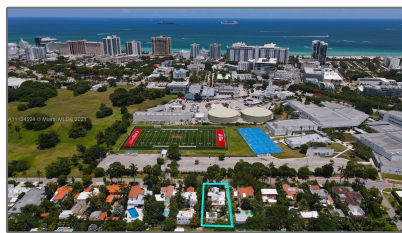

Land/boat Docks For Sale

- 2362 Prairie Ave, Miami Beach, Florida 33140

Basic

Property Type: **Land/boat Docks**

Listing Type: **For Sale**

Listing ID: **A11124524**

Price: **\$2,000,000**

Lot Area: **10,400 Sqft**

Address

Country: **US**

State: **FL**

County: **Miami-Dade County**

City: **Miami Beach**

Zipcode: **33140**

Street: **2362 Prairie Ave**

Building Name: **MID GOLF SUB**