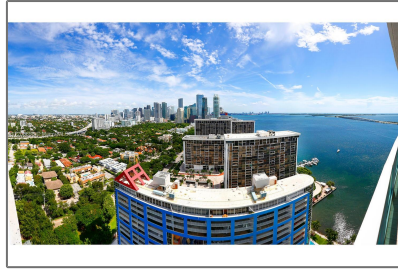

Residential Lease For Rent

1,188 Sqft - 2101 Brickell Ave # 3002, Miami,
Florida 33129

Basic

Property Type: **Residential Lease**

Listing Type: **For Rent**

Listing ID: **A11206856**

Price: **\$4,900**

Bedrooms: **2**

Zipcode: **33129**

Street: **2101 Brickell Ave #
3002**

Building Name: **SKYLINE ON
BRICKELL CONDO**

Floor Number: **0**

Features

Swimming Pool: **Community**

Heating System: **Central**

Cooling System: **Central Air**