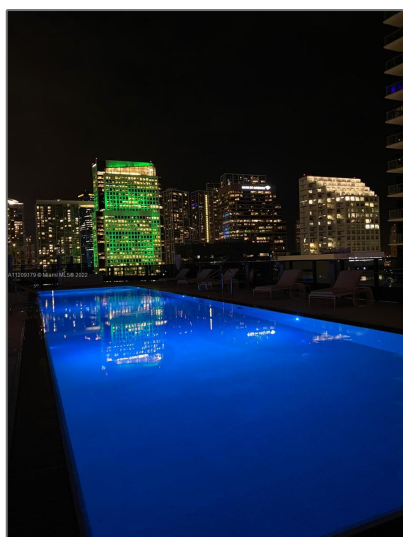

Residential Lease For Rent

1,685 Sqft - 1000 Brickell Plz # 4406, Miami,
Florida 33131

Basic

Property Type: **Residential Lease**

Listing Type: **For Rent**

Listing ID: **A11209179**

Price: **\$12,500**

Bedrooms: **3**

City: **Miami**

Zipcode: **33131**

Features

- Swimming Pool: **Private**
- Furnished: **Unfurnished**

Street: **1000 Brickell Plz #
4406**

Building Name: **BRICKELL
FLATIRON CONDO**

Floor Number: **0**

Agent