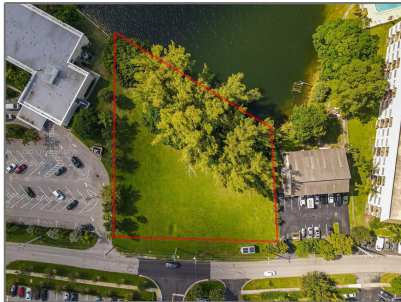

Land/boat Docks For Sale

- 3861 Crystal Lake Dr, Deerfield Beach, Florida
33064

Basic

Property Type:	Land/boat Docks
Listing Type:	For Sale
Listing ID:	A11112383
Price:	\$1,200,000
Lot Area:	57,255 Sqft

Features

View:

Lake View

Address

Country:	US
State:	FL
County:	Broward County
City:	Deerfield Beach
Zipcode:	33064
Street:	3861 Crystal Lake Dr
Building Name:	CRYSTAL LAKE 1ST SEC
Floor Number:	0

Agent

Svetlana Costantini