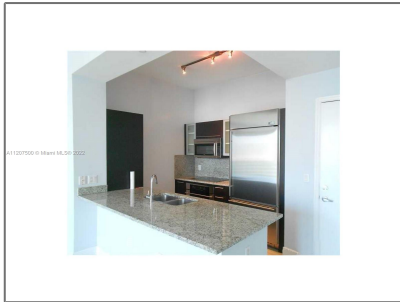

Residential Lease For Rent

688 Sqft - 950 Brickell Bay Dr # 4502, Miami,
Florida 33131

Basic

Property Type: **Residential Lease**

Listing Type: **For Rent**

Listing ID: **A11207500**

Price: **\$3,150**

Bedrooms: **1**

Zipcode: **33131**

Street: **950 Brickell Bay Dr
4502**

Building Name: **THE PLAZA 851
BRICKELL CO**

Floor Number: **0**

Features

Swimming Pool: **Above Ground**

Furnished: **Unfurnished**

Agent