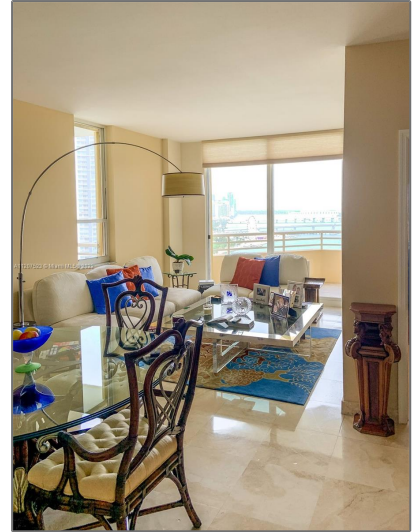

Residential Lease For Rent

1,310 Sqft - 888 Brickell Key # 2510, Miami,
Florida 33131

Basic

Property Type: **Residential Lease**

Listing Type: **For Rent**

Listing ID: **A11207523**

Price: **\$5,000**

Bedrooms: **2**

Zipcode: **33131**

Street: **888 Brickell Key #
2510**

Features

Swimming Pool: **Heated, Other**

View: **Bay, Ocean, Other**

Patio: **Porch/balcony**

Furnished: **Unfurnished**

Building Name: **ONE TEQUESTA
POINT CONDO**