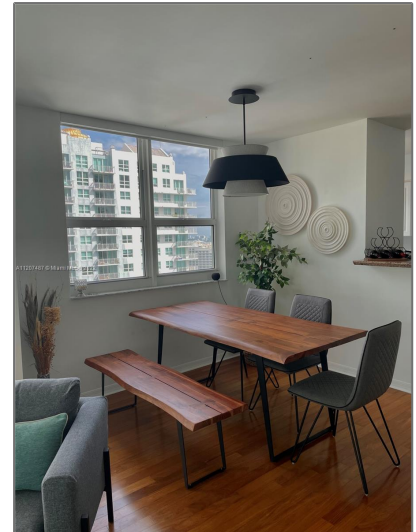

Residential Lease For Rent

1,470 Sqft - 1155 Brickell Bay Dr # 2802, Miami, Florida 33131

Basic

Property Type: **Residential Lease**

Listing Type: **For Rent**

Listing ID: **A11207487**

Price: **\$6,400**

Bedrooms: **3**