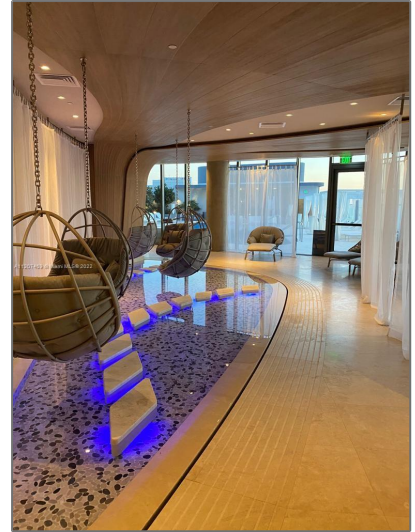

# Residential Lease For Rent

836 Sqft - 1000 Brickell Plz # 2508, Miami,  
Florida 33131