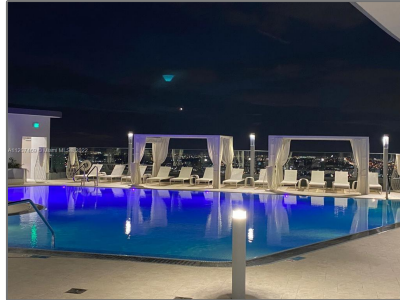

# Residential Lease For Rent

836 Sqft - 1000 Brickell Plz # 2508, Miami,  
Florida 33131

## Features

✓ Swimming Pool: **In Ground**

✓ Heating System: **Central, Electric**

✓ Cooling System: **Central Air, Electric**

✓ View: **Other**

✓ Patio: **Porch/balcony**

✓ Furnished: **Unfurnished**

Street: **1000 Brickell Plz #  
2508**