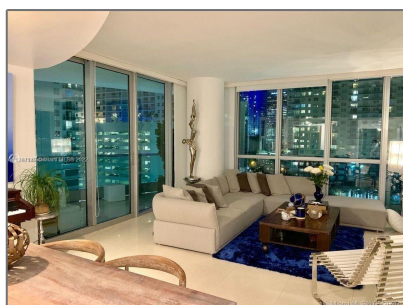

Residential Lease For Rent

1,529 Sqft - 1331 Brickell Bay Dr # 902, Miami,
Florida 33131

Basic

Property Type:	Residential Lease
Listing Type:	For Rent
Listing ID:	A11207149
Price:	\$7,300
Bedrooms:	2
Bathrooms:	2
Square Footage:	1,529 Sqft
Year Built:	2004

Address

Country:	US
State:	FL
County:	Miami-Dade County
City:	Miami
Zipcode:	33131
Street:	1331 Brickell Bay Dr # 902

Features

<input checked="" type="checkbox"/>	Swimming Pool:	Above Ground
<input checked="" type="checkbox"/>	Furnished:	Unfurnished