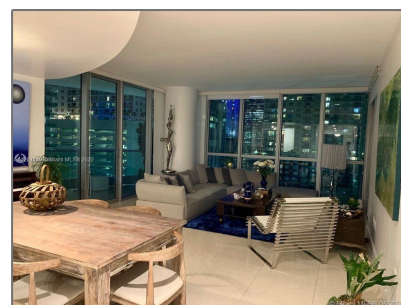

Residential Lease For Rent

1,529 Sqft - 1331 Brickell Bay Dr # 902, Miami,
Florida 33131

Basic

Property Type:	Residential Lease
Listing Type:	For Rent
Listing ID:	A11207149
Price:	\$7,300
Bedrooms:	2
Bathrooms:	2
Square Footage:	1,529 Sqft
Year Built:	2004

Address

Country:	US
State:	FL
County:	Miami-Dade County
City:	Miami
Zipcode:	33131
Street:	1331 Brickell Bay Dr # 902

Features

<input checked="" type="checkbox"/>	Swimming Pool:	Above Ground
<input checked="" type="checkbox"/>	Furnished:	Unfurnished