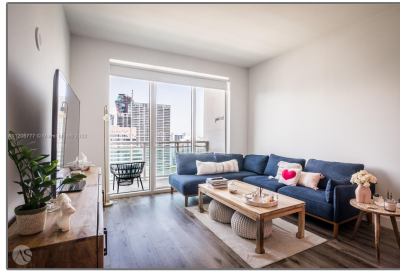

Residential Lease For Rent

688 Sqft - 950 Brickell Bay Dr # 4302, Miami, Florida 33131

Basic

Property Type:	Residential Lease
Listing Type:	For Rent
Listing ID:	A11206777
Price:	\$3,200
Bedrooms:	1
Bathrooms:	1
Square Footage:	688 Sqft
Year Built:	2008