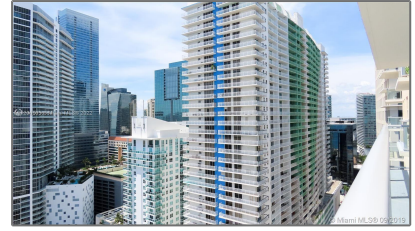

Residential Lease For Rent

760 Sqft - 1155 Brickell Bay Dr # 2905, Miami,
Florida 33131

Basic

Property Type: **Residential Lease**

Listing Type: **For Rent**

Listing ID: **A11206585**

Price: **\$3,695**

Bedrooms: **1**

Zipcode: **33131**

Street: **1155 Brickell Bay
Dr # 2905**

Building Name: **THE MARK ON
BRICKELL COND**

Floor Number: **0**

Agent

Features

✓ Swimming Pool: **Above Ground**

✓ Heating System: **Central**