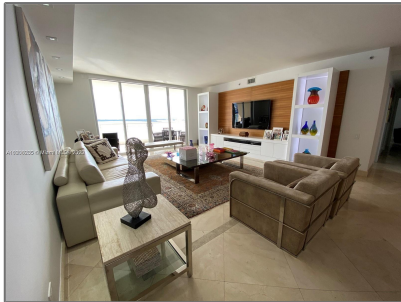

Residential Lease For Rent

2,510 Sqft - 808 Brickell Key Dr # 2104, Miami,
Florida 33131

Basic

Property Type:	Residential Lease
Listing Type:	For Rent
Listing ID:	A11206265
Price:	\$11,350
Bedrooms:	3
Bathrooms:	3
Half Bathrooms:	1
Square Footage:	2,510 Sqft
Year Built:	1998

Address

Country:	US
State:	FL
County:	Miami-Dade County
City:	Miami
Zipcode:	33131
Street:	808 Brickell Key Dr # 2104
Building Name:	TWO TEQUESTA POINT CONDO
Floor Number:	0

Features

✓ Swimming Pool:	Heated, Private, Hot Tub
✓ View:	Intracoastal View, Bay, Ocean, Water, Direct Ocean
✓ Pet Allowed:	Restrictions Or Possible Restrictions
✓ Furnished:	Unfurnished