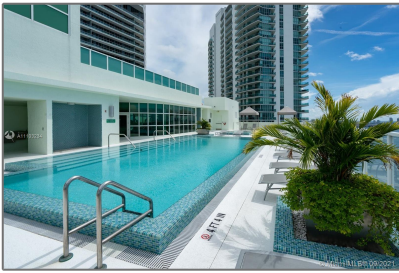

Residential For Sale

1,932 Sqft - 218 SE 14th St, Miami, Florida 33131

Basic

Property Type:	Residential
Listing Type:	For Sale
Listing ID:	A11103234
Price:	\$1,188,000
Bedrooms:	3
Bathrooms:	3
Half Bathrooms:	1
Square Footage:	1,932 Sqft
Year Built:	2006
Lot Area:	1,932 Sqft

Address

Country:	US
State:	FL
County:	Miami-Dade County
City:	Miami
Zipcode:	33131
Street:	218 SE 14th St
Building Name:	Emerald At Brickell
Floor Number:	0

Features

<input checked="" type="checkbox"/>	Heating System:	Electric
<input checked="" type="checkbox"/>	Cooling System:	Central Air
<input checked="" type="checkbox"/>	View:	Bay, Skyline
<input checked="" type="checkbox"/>	Pet Allowed:	Restrictions Or Possible Restrictions