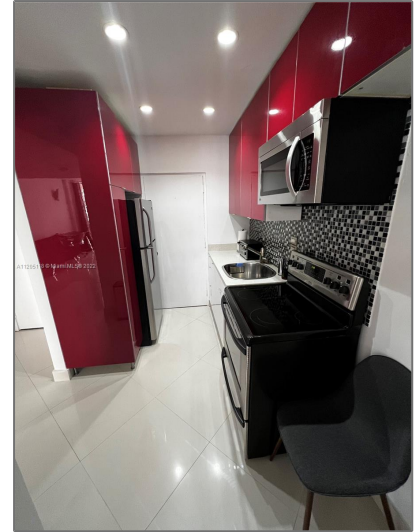

Residential Lease For Rent

480 Sqft - 1408 Brickell Bay Dr # 213, Miami,
Florida 33131

Basic

Property Type: **Residential Lease**

Listing Type: **For Rent**

Listing ID: **A11205118**

Price: **\$2,300**

Bathrooms: **1**

Street: **1408 Brickell Bay
Dr # 213**

Building Name: **BRICKELL BAY**

Features

Swimming Pool: **Community, In Ground**

Cooling System: **Central Air**

Furnished: **Unfurnished**

TOWER CONDO

Floor Number: **0**