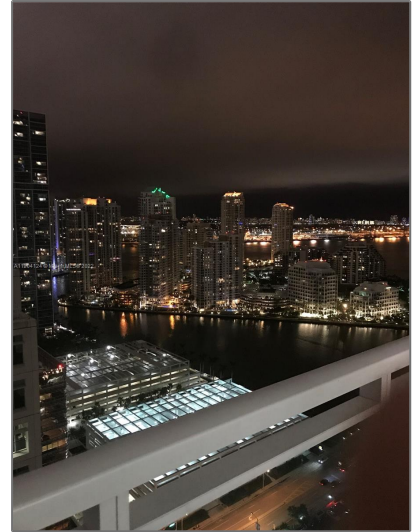

Residential For Sale

688 Sqft - 950 Brickell Bay Dr # 3502, Miami, Florida 33131

Basic

Property Type:	Residential
Listing Type:	For Sale
Listing ID:	A11204124
Price:	\$545,000
Bedrooms:	1
Bathrooms:	1
Square Footage:	688 Sqft
Year Built:	2008

Address

Country:	US
State:	FL
County:	Miami-Dade County
City:	Miami
Zipcode:	33131
Street:	950 Brickell Bay Dr # 3502

Features

✓ Heating System:	Electric
✓ Cooling System:	Electric
✓ View:	Bay
✓ Pet Allowed:	Restrictions Or Possible Restrictions
✓ Patio:	Open Balcony