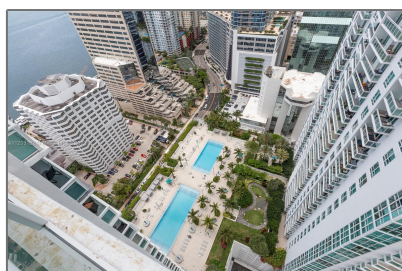

Residential Lease For Rent

688 Sqft - 950 Brickell Bay Dr # 3503, Miami,
Florida 33131

Basic

Property Type: **Residential Lease**

Listing Type: **For Rent**

Listing ID: **A11203182**

Price: **\$3,200**

Bedrooms: **1**

Zipcode: **33131**

Street: **950 Brickell Bay Dr
3503**

Building Name: **THE PLAZA 851
BRICKELL CO**

Floor Number: **0**

Features

✓ Swimming Pool: **Community, In Ground**

✓ Heating System: **Central**

✓ Cooling System: **Central Air**