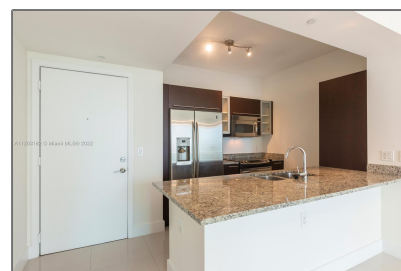

Residential Lease For Rent

688 Sqft - 950 Brickell Bay Dr # 3503, Miami,
Florida 33131

Basic

Property Type: **Residential Lease**

Listing Type: **For Rent**

Listing ID: **A11203182**

Price: **\$3,200**

Bedrooms: **1**

Zipcode: **33131**

Street: **950 Brickell Bay Dr
3503**

Building Name: **THE PLAZA 851
BRICKELL CO**

Floor Number: **0**

Features

✓ Swimming Pool: **Community, In Ground**

✓ Heating System: **Central**

✓ Cooling System: **Central Air**