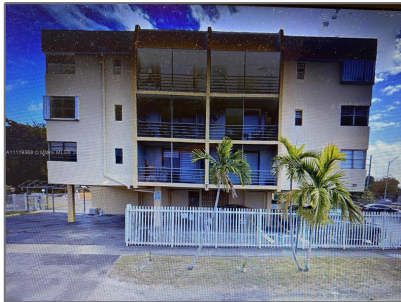

Residential For Sale

839 Sqft - 6831 W 14th Ct # 206, Hialeah, Florida
33014

Basic

Property Type: **Residential**

Listing Type: **For Sale**

Listing ID: **A11119368**

Price: **\$208,000**

Bedrooms: **2**

Bathrooms: **1**

Half Bathrooms: **1**

Square Footage: **839 Sqft**

Year Built: **1945**

Lot Area: **839 Sqft**

Address

Country: **US**

State: **FL**

County: **Miami-Dade County**

City: **Hialeah**

Zipcode: **33014**

Street: **6831 W 14th Ct #
206**

Building Name: **Kings Crest**

Features

✓ Heating System: **Central**

✓ Cooling System: **Central Air**