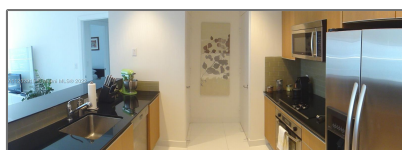

Residential Lease For Rent

843 Sqft - 1050 BRICKELL AV # 2710, Miami,
Florida 33131

Basic

Property Type: **Residential Lease**

Listing Type: **For Rent**

Listing ID: **A11202915**

Price: **\$3,350**

Bedrooms: **1**

Zipcode: **33131**

Street: **1050 BRICKELL AV
2710**

Features

✓ Swimming Pool: **Community**

✓ Heating System: **Central**

✓ Cooling System: **Central Air**

✓ View: **Other**

✓ Furnished: **Unfurnished**