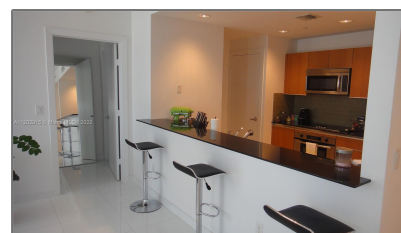

Residential Lease For Rent

843 Sqft - 1050 BRICKELL AV # 2710, Miami,
Florida 33131

Basic

Property Type: **Residential Lease**

Listing Type: **For Rent**

Listing ID: **A11202915**

Price: **\$3,350**

Bedrooms: **1**

Zipcode: **33131**

Street: **1050 BRICKELL AV
2710**

Features

✓ Swimming Pool: **Community**

✓ Heating System: **Central**

✓ Cooling System: **Central Air**

✓ View: **Other**

✓ Furnished: **Unfurnished**