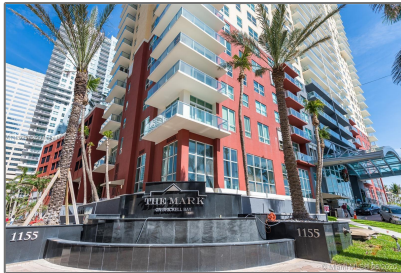

Residential Lease For Rent

1,470 Sqft - 1155 Brickell Bay Dr # 1202, Miami, Florida 33131

Basic

Property Type: **Residential Lease**

Listing Type: **For Rent**

Listing ID: **A11202575**

Price: **\$5,750**

Bedrooms: **3**

Zipcode: **33131**

Street: **1155 Brickell Bay Dr # 1202**

Building Name: **THE MARK ON BRICKELL COND**

Floor Number: **0**

Features

✓	Swimming Pool:	In Ground
✓	Heating System:	Central
✓	Cooling System:	Central Air
✓	View:	Bay, Ocean, Water
✓	Pet Allowed:	Restrictions Or Possible Restrictions
✓	Furnished:	Unfurnished