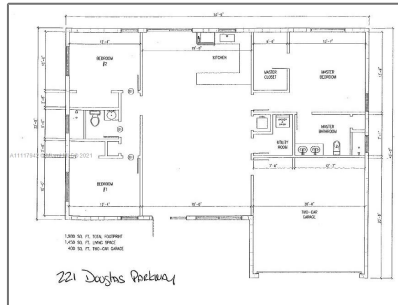

Land/boat Docks For Sale

- 221 Douglas Pkwy, Cape Coral, Florida 33993

Basic

Property Type: **Land/boat Docks**

Listing Type: **For Sale**

Listing ID: **A11117942**

Price: **\$45,000**

Lot Area: **10,625 Sqft**