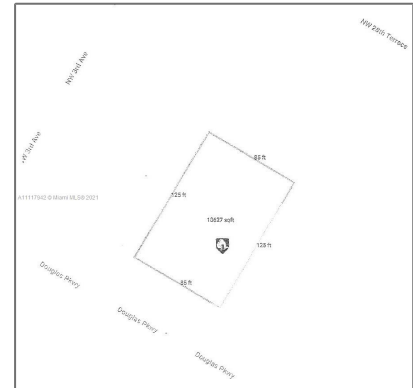

Land/boat Docks For Sale

- 221 Douglas Pkwy, Cape Coral, Florida 33993

Basic

Property Type: **Land/boat Docks**

Listing Type: **For Sale**

Listing ID: **A11117942**

Price: **\$45,000**

Lot Area: **10,625 Sqft**

Address

Country: **US**

State: **FL**

County: **Lee County**

City: **Cape Coral**

Zipcode: **33993**

Street: **221 Douglas Pkwy**

Building Name: **MARINER CAPE
CORAL**