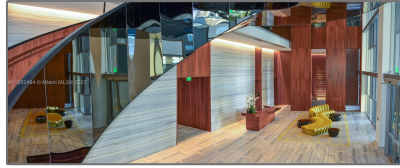

Residential Lease For Rent

653 Sqft - 1300 Brickell Bay Dr # 1601, Miami,
Florida 33131

Basic

Property Type: **Residential Lease**

Listing Type: **For Rent**

Listing ID: **A11202494**

Price: **\$4,000**

Bedrooms: **1**

County: **Miami-Dade County**

City: **Miami**

Zipcode: **33131**

Street: **1300 Brickell Bay
Dr # 1601**

Building Name: **BRICKELLHOUSE
CONDO**

Features

Swimming Pool: **Community**

View: **Pool**