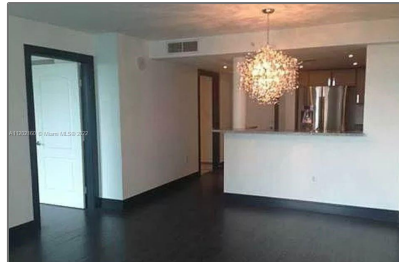

Residential Lease For Rent

791 Sqft - 2101 Brickell Ave # 611, Miami, Florida
33129

Basic

Property Type: **Residential Lease**

Listing Type: **For Rent**

Listing ID: **A11202160**

Price: **\$2,900**

Bedrooms: **1**

Bathrooms: **1**

Square Footage: **791 Sqft**

Year Built: **2004**

Address

Country: **US**

State: **FL**

County: **Miami-Dade County**

City: **Miami**

Zipcode: **33129**

Street: **2101 Brickell Ave #
611**

Building Name: **SKYLINE ON
BRICKELL CONDO**

Floor Number: **0**

Features

Pet Allowed:

Restrictions Or Possible
Restrictions

Furnished: