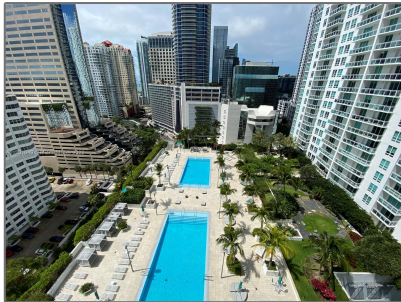

Residential Lease For Rent

986 Sqft - 950 Brickell Bay Dr # 2007, Miami, Florida 33131

Basic

Property Type: **Residential Lease**

Listing Type: **For Rent**

Listing ID: **A11201049**

Price: **\$4,450**

Bedrooms: **2**

Zipcode: **33131**

Street: **950 Brickell Bay Dr
2007**

Building Name: **THE PLAZA 851
BRICKELL CO**

Floor Number: **0**

Features

Swimming Pool: **Community**

Heating System: **Central**

Cooling System: **Central Air**