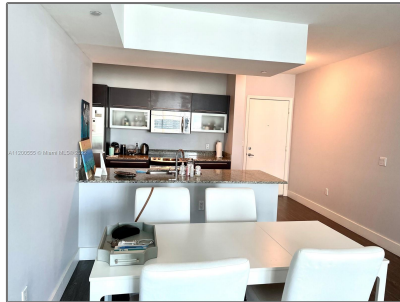

Residential Lease For Rent

774 Sqft - 950 Brickell Bay Dr # 2700, Miami, Florida 33131

Basic

Property Type: **Residential Lease**

Listing Type: **For Rent**

Listing ID: **A11200555**

Price: **\$3,150**

Bedrooms: **1**

Zipcode: **33131**

Street: **950 Brickell Bay Dr
2700**

Building Name: **THE PLAZA 851
BRICKELL CO**

Floor Number: **0**

Features

- Swimming Pool: **Community**
- View: **Other**
- Furnished: **Unfurnished**