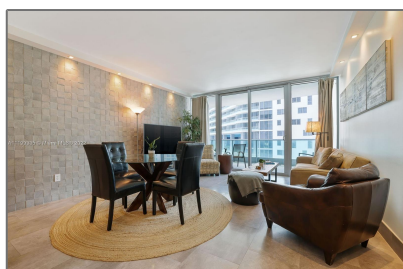

Residential For Sale

895 Sqft - 1331 Brickell Bay Dr # 1504, Miami, Florida 33131

Basic

Property Type: **Residential**

Listing Type: **For Sale**

Listing ID: **A11199335**

Price: **\$599,000**

Bedrooms: **1**

City: **Miami**

Zipcode: **33131**

Street: **1331 Brickell Bay
Dr # 1504**

Building Name: **Jade Residences**

Floor Number: **0**

Features

✓ Heating System: **Central, Electric**

✓ Cooling System: **Central Air, Electric**