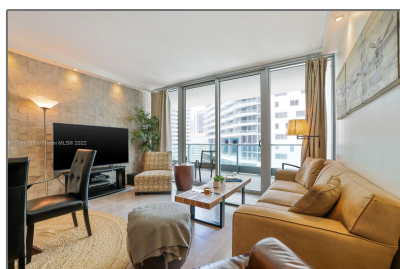

Residential For Sale

895 Sqft - 1331 Brickell Bay Dr # 1504, Miami, Florida 33131

Basic

Property Type: **Residential**

Listing Type: **For Sale**

Listing ID: **A11199335**

Price: **\$599,000**

Bedrooms: **1**

City: **Miami**

Zipcode: **33131**

Street: **1331 Brickell Bay
Dr # 1504**

Building Name: **Jade Residences**

Floor Number: **0**

Features

✓ Heating System: **Central, Electric**

✓ Cooling System: **Central Air, Electric**