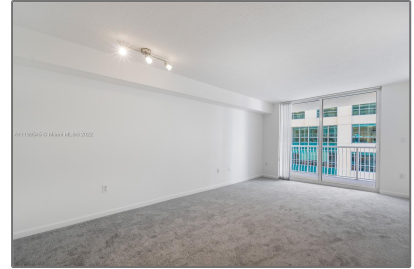

# Residential Lease For Rent

425 Sqft - 1200 Brickell Bay Dr # 1910, Miami, Florida 33131

## Basic

Property Type:	<b>Residential Lease</b>
Listing Type:	<b>For Rent</b>
Listing ID:	<b>A11199545</b>
Price:	<b>\$2,250</b>
Bathrooms:	<b>1</b>
Square Footage:	<b>425 Sqft</b>
Year Built:	<b>2004</b>