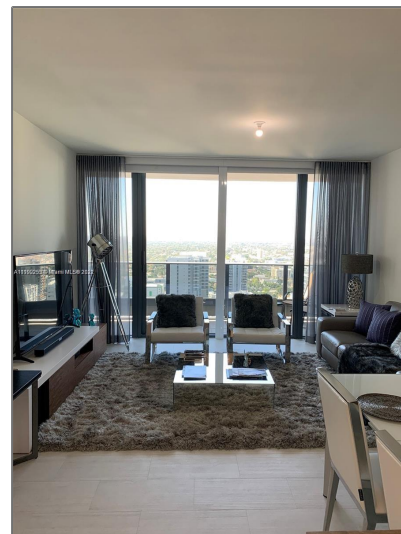

Residential Lease For Rent

665 Sqft - 1000 Brickell Plz # 3404, Miami,
Florida 33131

Basic

Property Type:	Residential Lease
Listing Type:	For Rent
Listing ID:	A11199255
Price:	\$4,500
Bedrooms:	1
Bathrooms:	1
Square Footage:	665 Sqft
Year Built:	2019

Address

Country:	US
State:	FL
County:	Miami-Dade County
City:	Miami
Zipcode:	33131
Street:	1000 Brickell Plz # 3404

Features

✓ Swimming Pool:	Above Ground
✓ Heating System:	Central
✓ Cooling System:	Central Air
✓ View:	Other
✓ Pet Allowed:	Restrictions Or Possible Restrictions, No
✓ Furnished:	Furnished