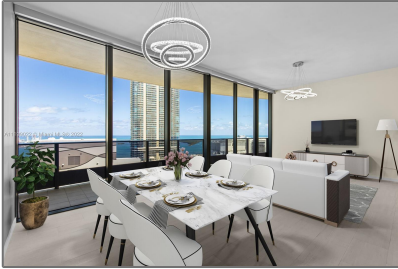

# Residential Lease For Rent

1,236 Sqft - 1000 Brickell Plz, Miami, Florida  
33131