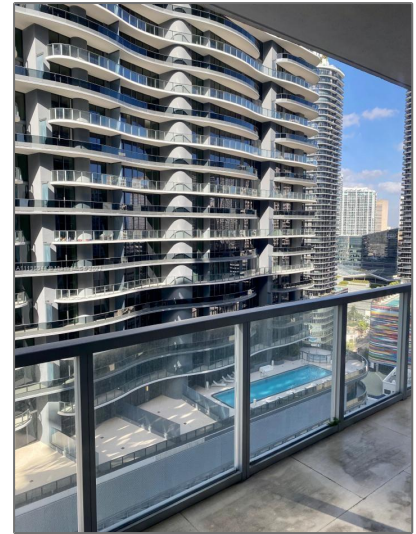

Residential Lease For Rent

1,268 Sqft - 1050 Brickell Ave # 2420, Miami,
Florida 33131

Basic

Property Type:	Residential Lease
Listing Type:	For Rent
Listing ID:	A11198944
Price:	\$4,300
Bedrooms:	2
Bathrooms:	2
Half Bathrooms:	1
Square Footage:	1,268 Sqft
Year Built:	2008

Address

Country:	US
State:	FL
County:	Miami-Dade County
City:	Miami
Zipcode:	33131

Features

✓	Swimming Pool:	Heated, Indoor
✓	Heating System:	Central, Electric
✓	Cooling System:	Central Air
✓	View:	Other
✓	Furnished:	Unfurnished