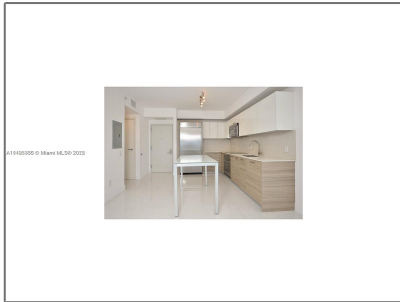

Residential Lease For Rent

696 Sqft - 1300 Brickell Bay Dr # 1907, Miami,
Florida 33131

Basic

Property Type: **Residential Lease**

Listing Type: **For Rent**

Listing ID: **A11198365**

Price: **\$3,500**

Bedrooms: **1**

Bathrooms: **1**

Half Bathrooms: **1**

Square Footage: **696 Sqft**

Year Built: **2014**

Lot Area: **1 Sqft**

Address

Country: **US**

State: **FL**

County: **Miami-Dade County**

City: **Miami**

Zipcode: **33131**

Street: **1300 Brickell Bay
Dr # 1907**

Building Name: **BRICKELLHOUSE
CONDO**

Features

Swimming Pool: **Above Ground**

View: **Bay**