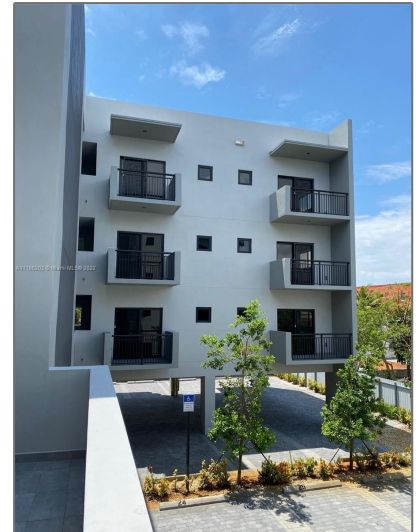

# Residential Lease For Rent

800 Sqft - 836 SW 2nd St # 402, Miami, Florida  
33130

## Basic

Property Type: **Residential Lease**

Listing Type: **For Rent**

Listing ID: **A11198203**

Price: **\$2,550**

Bedrooms: **2**

Bathrooms: **2**

Square Footage: **800 Sqft**

Year Built: **2022**

Lot Area: **15,000 Sqft**