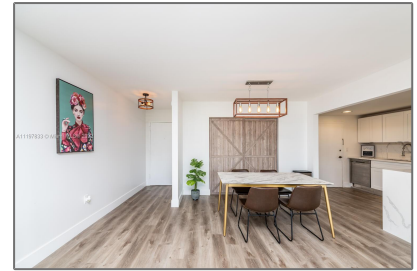

# Residential Lease For Rent

1,040 Sqft - 200 178th Dr # 610, Sunny Isles  
Beach, Florida 33160