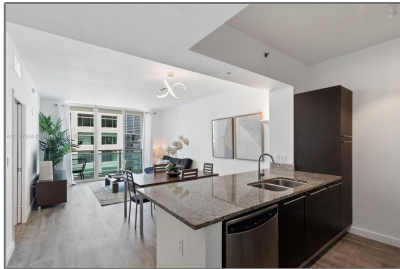

Residential For Sale

688 Sqft - 950 Brickell Bay Dr # 1802, Miami,
Florida 33131

Basic

Property Type:	Residential
Listing Type:	For Sale
Listing ID:	A11197534
Price:	\$450,000
Bedrooms:	1
Bathrooms:	1
Square Footage:	688 Sqft
Year Built:	2008
Lot Area:	688 Sqft

Address

Country:	US
State:	FL
County:	Miami-Dade County
City:	Miami
Zipcode:	33131
Street:	950 Brickell Bay Dr # 1802
Building Name:	THE PLAZA ON BRICKELL
Floor Number:	0

Features

<input checked="" type="checkbox"/>	Heating System:	Central
<input checked="" type="checkbox"/>	Cooling System:	Central Air
<input checked="" type="checkbox"/>	View:	Bay, Other View, Skyline
<input checked="" type="checkbox"/>	Pet Allowed	