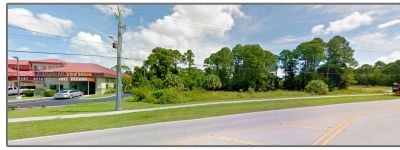

# Commercial Land For Sale

- 3201 SW Yale St, Port St. Lucie, Florida 34953

## Address

Country:	<b>US</b>
State:	<b>FL</b>
County:	<b>St Lucie County</b>
City:	<b>Port St. Lucie</b>
Zipcode:	<b>34953</b>
Street:	<b>3201 SW Yale St</b>
Building Name:	<b>DARWIN PLAZA</b>
Floor Number:	<b>0</b>