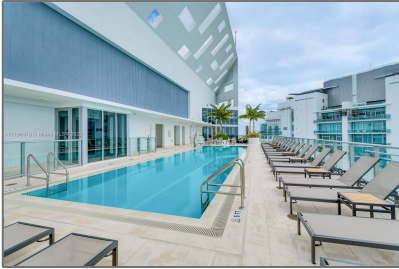

Residential Lease For Rent

362 Sqft - 1300 Brickell Bay Dr # 1712, Miami,
Florida 33131

Basic

Property Type:	Residential Lease
Listing Type:	For Rent
Listing ID:	A11196379
Price:	\$2,500
Bathrooms:	1
Square Footage:	362 Sqft
Year Built:	2014
Lot Area:	1 Sqft