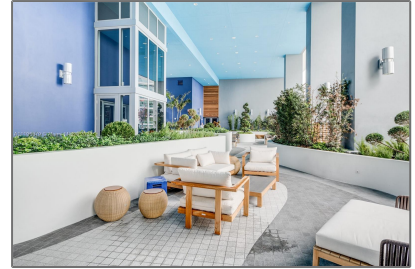

Residential Lease For Rent

362 Sqft - 1300 Brickell Bay Dr # 1712, Miami,
Florida 33131

Basic

Property Type:	Residential Lease
Listing Type:	For Rent
Listing ID:	A11196379
Price:	\$2,500
Bathrooms:	1
Square Footage:	362 Sqft
Year Built:	2014
Lot Area:	1 Sqft