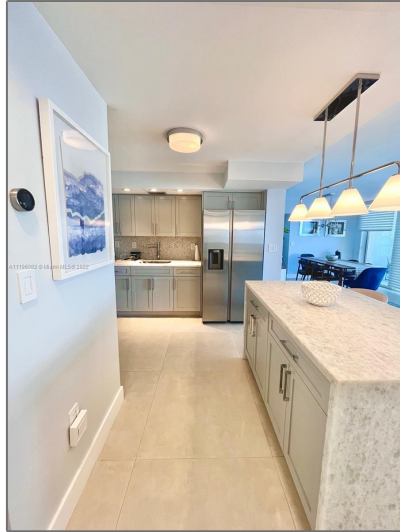

# Residential Lease For Rent

1,227 Sqft - 1420 Brickell Bay Dr # 805C, Miami, Florida 33131