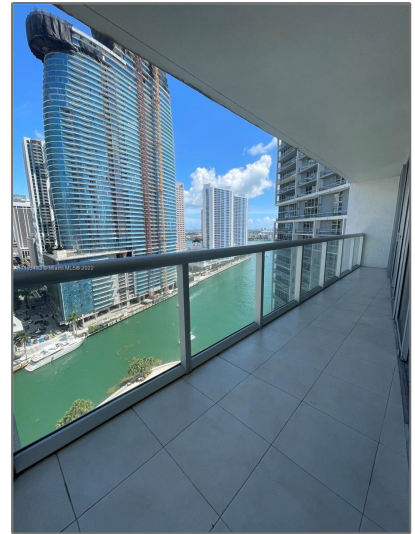

Residential Lease For Rent

1,168 Sqft - 475 Brickell Ave # 2115, Miami,
Florida 33131

Basic

Property Type: **Residential Lease**

Listing Type: **For Rent**

Listing ID: **A11193483**

Price: **\$5,500**

Bedrooms: **2**

Zipcode: **33131**

Street: **475 Brickell Ave #
2115**

Features

- View: **Water**
- Pet Allowed: **Restrictions Or Possible Restrictions**
- Furnished: **Furnished**

Building Name: **ICONBRICKELL
CONDO NO 1**