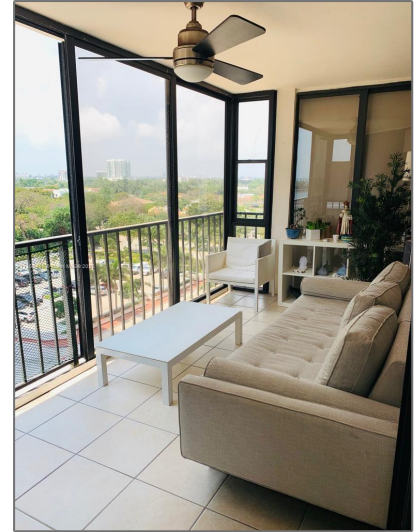

Residential Lease For Rent

2,124 Sqft - 1915 Brickell Ave # C908, Miami, Florida 33129

Basic

Property Type: **Residential Lease**

Listing Type: **For Rent**

Listing ID: **A11195437**

Price: **\$6,500**

Bedrooms: **3**