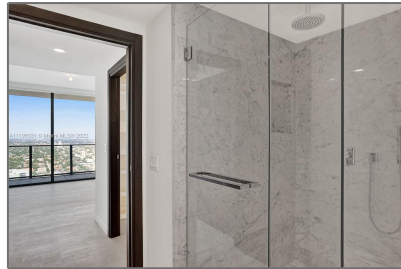

Residential Lease For Rent

1,692 Sqft - 1000 Brickell Plz # 4710, Miami,
Florida 33131

Basic

Property Type:	Residential Lease
Listing Type:	For Rent
Listing ID:	A11195331
Price:	\$11,000
Bedrooms:	3
Bathrooms:	3
Half Bathrooms:	1
Square Footage:	1,692 Sqft
Year Built:	2019

Address

Country:	US
State:	FL
County:	Miami-Dade County
City:	Miami
Zipcode:	33131
Street:	1000 Brickell Plz # 4710
Building Name:	BRICKELL FLATIRON CONDO
Floor Number:	0

Features

✓	Swimming Pool:	Community
✓	Cooling System:	Central Air
✓	View:	Bay
✓	Pet Allowed:	Maximum 20 Lbs
✓	Furnished:	Unfurnished