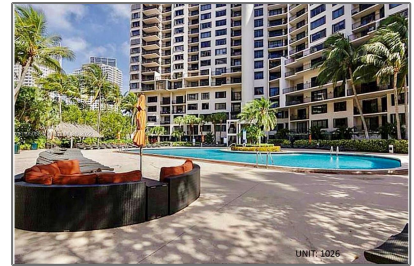

Residential Lease For Rent

700 Sqft - 540 Brickell Key Dr # 1026, Miami, Florida 33131

Basic

Property Type: **Residential Lease**

Listing Type: **For Rent**

Listing ID: **A11195068**

Price: **\$2,995**

Bedrooms: **1**

Country: **US**

State: **FL**

County: **Miami-Dade County**

City: **Miami**

Zipcode: **33131**

Street: **540 Brickell Key Dr
1026**

Building Name: **BRICKELL KEY II
CONDO**

Floor Number: