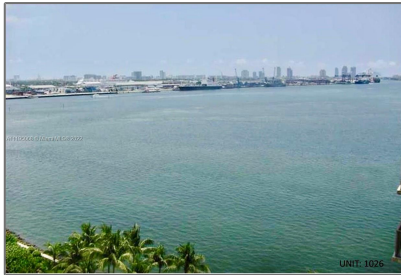

Residential Lease For Rent

700 Sqft - 540 Brickell Key Dr # 1026, Miami, Florida 33131

Basic

Property Type: **Residential Lease**

Listing Type: **For Rent**

Listing ID: **A11195068**

Price: **\$2,995**

Bedrooms: **1**

Country: **US**

State: **FL**

County: **Miami-Dade County**

City: **Miami**

Zipcode: **33131**

Street: **540 Brickell Key Dr
1026**

Building Name: **BRICKELL KEY II
CONDO**

Floor Number: