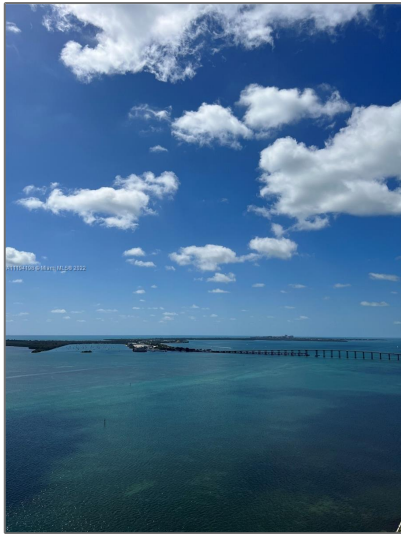

Residential Lease For Rent

885 Sqft - 1155 Brickell Bay Dr # 3207, Miami,
Florida 33131

Basic

Property Type: **Residential Lease**

Listing Type: **For Rent**

Listing ID: **A11194198**

Price: **\$3,750**

Bedrooms: **1**

Zipcode: **33131**

Street: **1155 Brickell Bay
Dr # 3207**

Features

✓ Swimming Pool: **Above Ground**

✓ Cooling System: **Central Air**

✓ View: **Bay, Ocean**

✓ Pet Allowed: **Restrictions Or Possible
Restrictions**