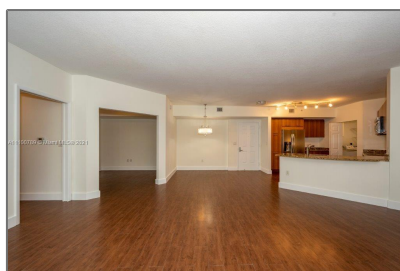

Residential For Sale

1,335 Sqft - 510 NW 84th Ave # 432, Plantation,
Florida 33324

Basic

Property Type: **Residential**

Listing Type: **For Sale**

Listing ID: **A11100789**

Price: **\$375,000**

Bedrooms: **2**