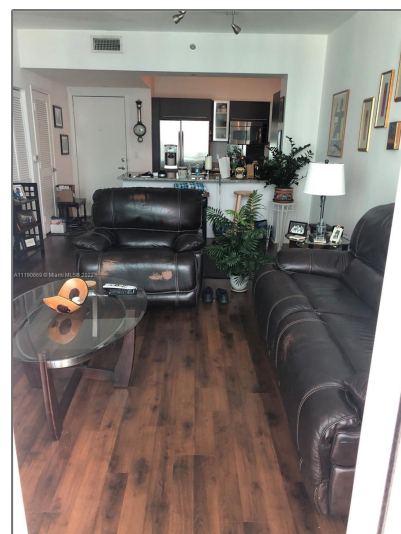

Residential Lease For Rent

688 Sqft - 950 Brickell Bay Dr # 2303, Miami, Florida 33131

Basic

Property Type:	Residential Lease
Listing Type:	For Rent
Listing ID:	A11190869
Price:	\$3,000
Bedrooms:	1
Bathrooms:	1
Square Footage:	688 Sqft
Year Built:	2008

Address

Country:	US
State:	FL
County:	Miami-Dade County
City:	Miami
Zipcode:	33131
Street:	950 Brickell Bay Dr # 2303

Features

✓ Swimming Pool:	Community
✓ Heating System:	Central
✓ Cooling System:	Central Air
✓ View:	Bay, Pool
✓ Pet Allowed:	Restrictions Or Possible Restrictions, No
✓ Furnished:	Unfurnished