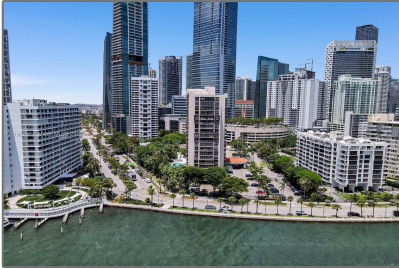

Residential For Sale

1,030 Sqft - 1450 Brickell Bay Dr # 808, Miami, Florida 33131

Basic

Property Type:	Residential
Listing Type:	For Sale
Listing ID:	A11192746
Price:	\$466,000
Bedrooms:	2
Bathrooms:	2
Square Footage:	1,030 Sqft
Year Built:	1977
Lot Area:	1,030 Sqft

Address

Country:	US
State:	FL
County:	Miami-Dade County
City:	Miami
Zipcode:	33131
Street:	1450 Brickell Bay Dr # 808
Building Name:	COSTA BELLA CONDO
Floor Number:	0

Features

<input checked="" type="checkbox"/>	Heating System:	Central, Electric
<input checked="" type="checkbox"/>	Cooling System:	Central Air, Electric
<input checked="" type="checkbox"/>	View:	Ocean View, Water View, Skyline
<input checked="" type="checkbox"/>	Pet Allowed:	Maximum 20 Lbs
<input checked="" type="checkbox"/>	Furnished:	Unfurnished