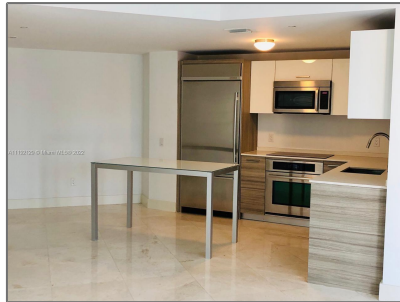

Residential Lease For Rent

1,012 Sqft - 1300 Brickell Bay Dr # 2102, Miami, Florida 33131

Basic

Property Type: **Residential Lease**

Listing Type: **For Rent**

Listing ID: **A11192129**

Price: **\$4,400**

Bedrooms: **2**

City: **Miami**

Zipcode: **33131**

Street: **1300 Brickell Bay Dr # 2102**

Building Name: **BRICKELLHOUSE CONDO**

Floor Number: **0**

Features

- ✓ Swimming Pool: **Community**
- ✓ Pet Allowed: **Restrictions Or Possible Restrictions**
- ✓ Furnished: **Unfurnished**