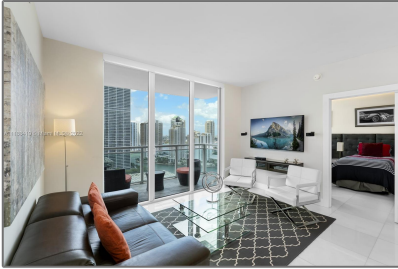

Residential Lease For Rent

986 Sqft - 950 Brickell Bay Dr # 2606, Miami,
Florida 33131

Basic

Property Type: **Residential Lease**

Listing Type: **For Rent**

Listing ID: **A11188419**

Price: **\$5,000**

Bedrooms: **2**

Zipcode: **33131**

Street: **950 Brickell Bay Dr
2606**

Building Name: **THE PLAZA 851
BRICKELL CO**

Floor Number: **0**

Features

✓ Swimming Pool: **Heated, Community**

✓ Heating System: **Central**

✓ Cooling System: **Central Air**