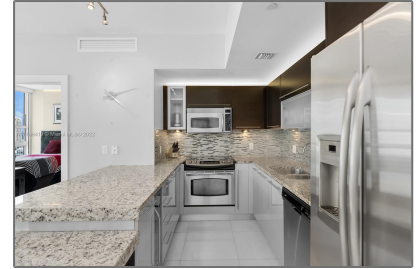

Residential Lease For Rent

986 Sqft - 950 Brickell Bay Dr # 2606, Miami,
Florida 33131

Basic

Property Type: **Residential Lease**

Listing Type: **For Rent**

Listing ID: **A11188419**

Price: **\$5,000**

Bedrooms: **2**

Zipcode: **33131**

Street: **950 Brickell Bay Dr
2606**

Building Name: **THE PLAZA 851
BRICKELL CO**

Floor Number: **0**

Features

✓ Swimming Pool: **Heated, Community**

✓ Heating System: **Central**

✓ Cooling System: **Central Air**